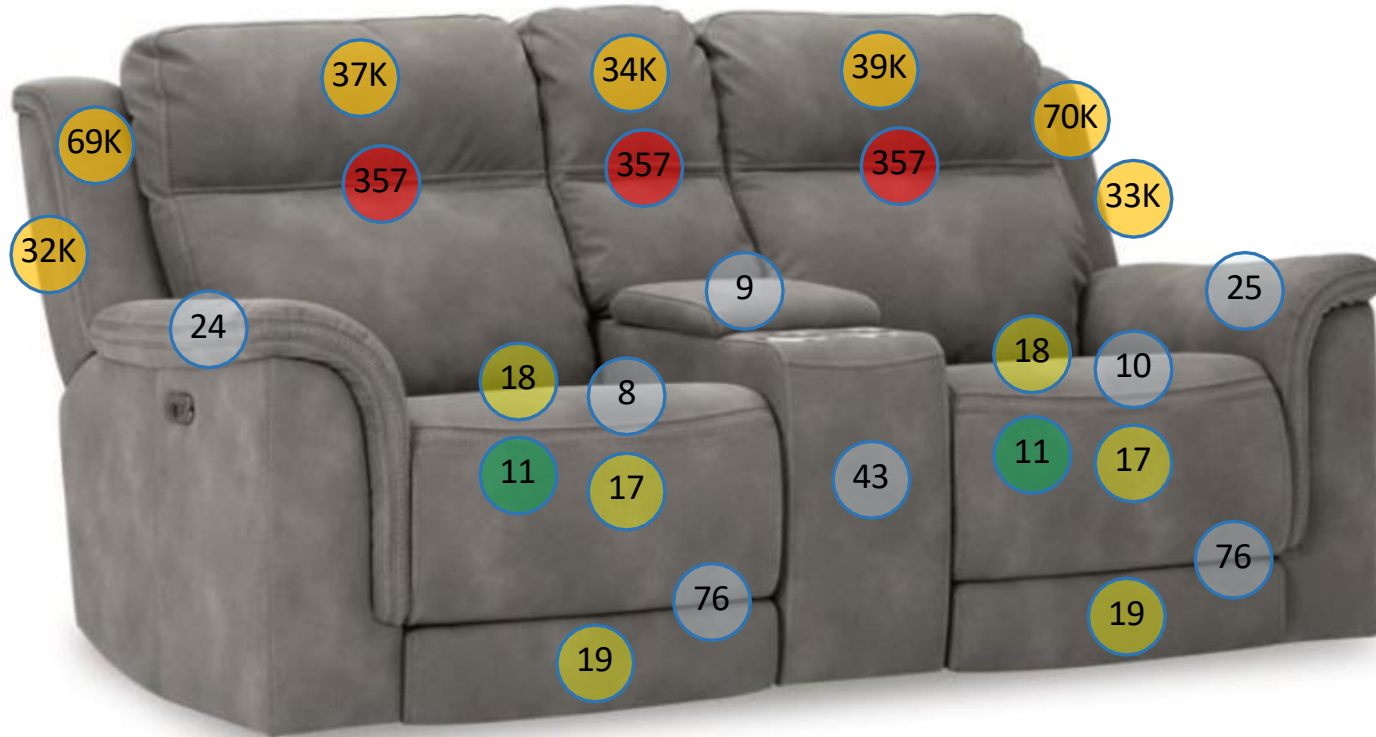

5930118

Call out	Description
	Blown Fiber
	Cushion Chaise Pad – Top Pad
	Cushion Foam
	KD Component
	Cover

For more RPs' information, please see the following page.